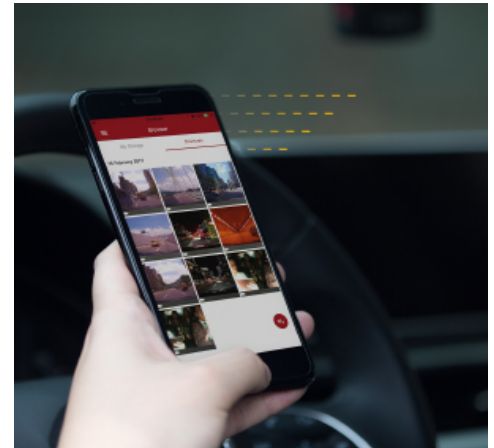

Dashcams DrivePro 250

Transcend's DrivePro 250 dashcam was designed with both style and safety in mind. The DrivePro 250 features a STARVIS™ image sensor to capture high-resolution videos with extremely fine tonal gradation even in low light. In addition, it features a GPS/GLONASS receiver, a built-in battery, a handy snapshot button, and Wi-Fi connectivity. More than just a safety device, Transcend's DrivePro 250 is a fellow traveler ready to explore more of the world with you.

STARVIS™ high-sensitivity image sensor

The DrivePro 250 uses a STARVIS™ sensor to capture high-resolution images with superb, rich color even in low light. Supporting 1080P Full HD recording at 60fps, the DrivePro 250 offers smooth footage as well as crisp still images.

Note: STARVIS™ is a trademark of Sony Corporation.

A dash camera with all the right features

Transcend's DrivePro 250 dashcam is a feature-packed, advanced dash camera with its GPS/GLONASS receiver, built-in battery, handy snapshot button, and Wi-Fi connectivity. It comes bundled with a Transcend microSD memory card built of high-quality NAND flash and tested under harsh environmental conditions.

Wi-Fi connectivity

The DrivePro 250 features Wi-Fi connectivity that works with the exclusive DrivePro App to provide real-time footage playback and download. This means ease of access to video evidence for reporting incidents to law enforcement and insurance companies without the need to pull out the memory card.